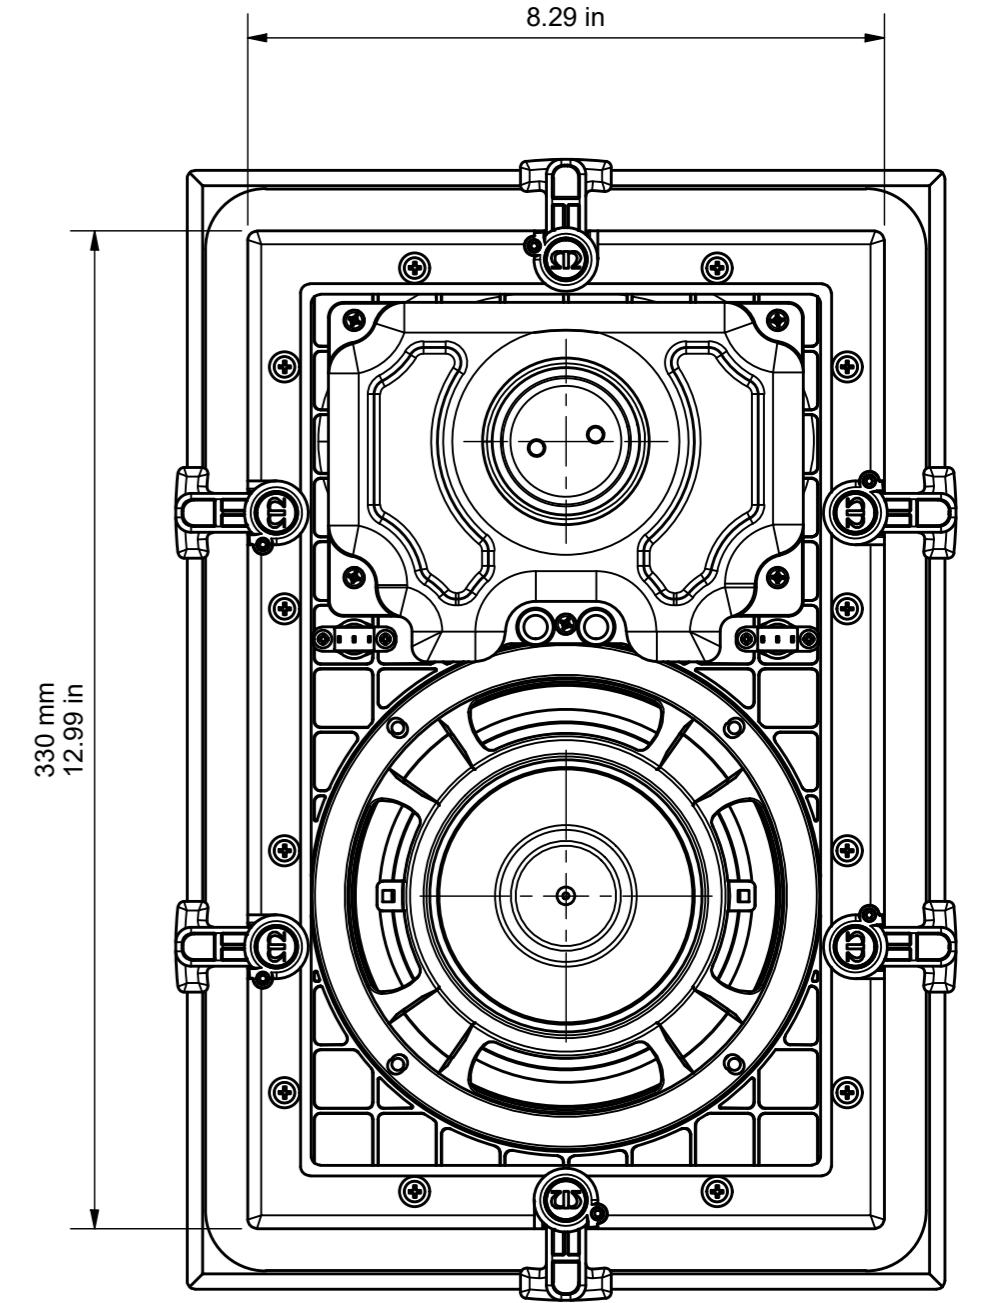

FRONT NO GRILLE

250.5 mm
9.86 in

3.8 mm
0.15 in

210.5 mm
8.29 in

SIDE NO GRILLE

ALLOW A TOLERANCE OF +/- 1MM OR 0.04 INCHES ON ALL MOUNTING DEPTHS.

W165 - DRAWING FOR REFERENCE ONLY

RANGE: CUSTOM CORE