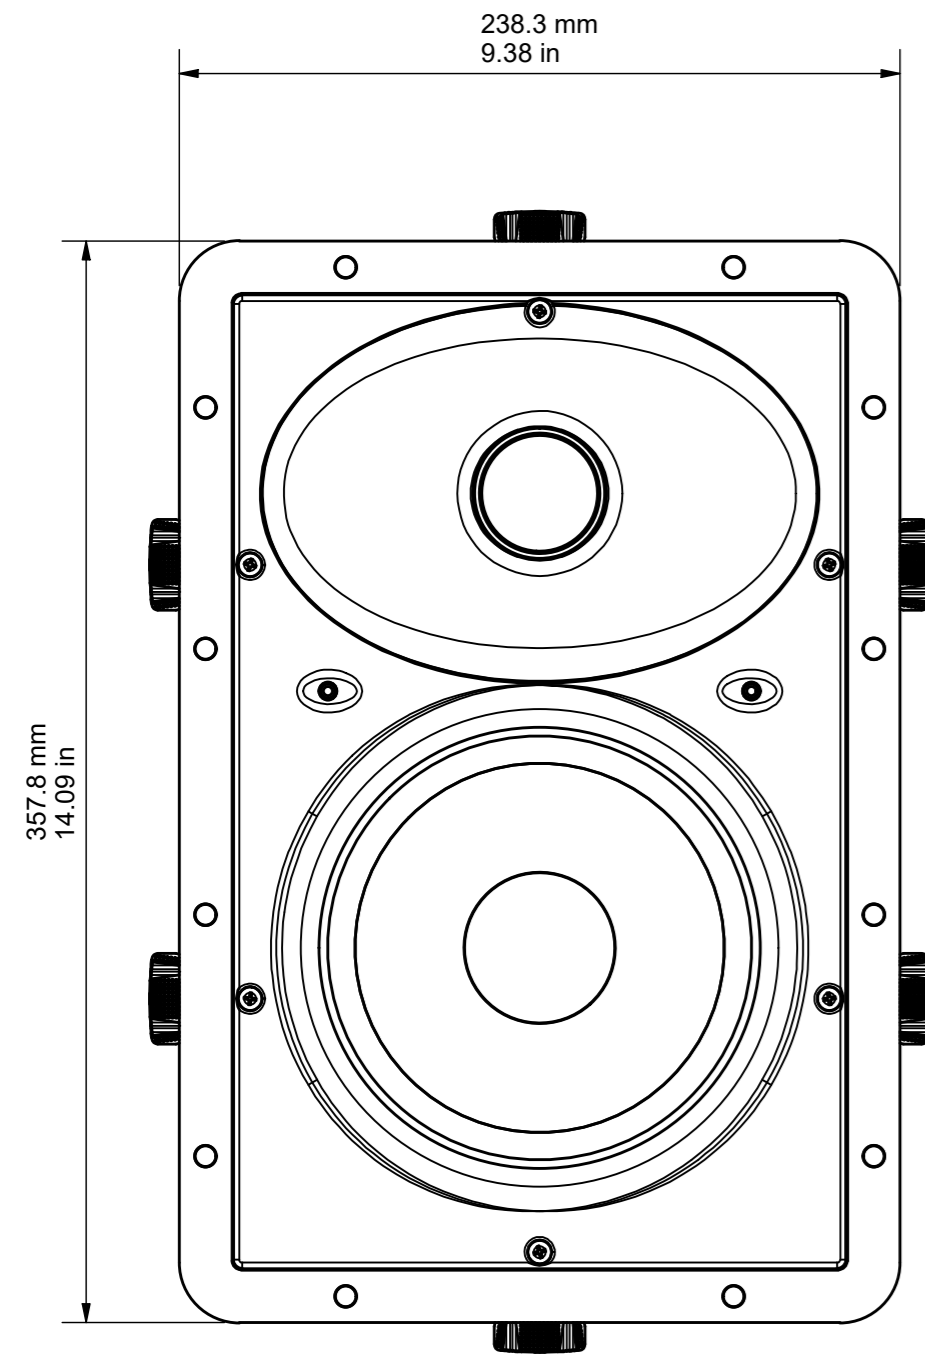

FRONT NO GRILLE

250.5 mm
9.86 in

3.8 mm
0.15 in

210.5 mm
8.29 in

SIDE NO GRILLE

ALLOW A TOLERANCE OF +/- 1MM OR 0.04 INCHES ON ALL MOUNTING DEPTHS.

W165 - DRAWING FOR REFERENCE ONLY

RANGE: CUSTOM CORE