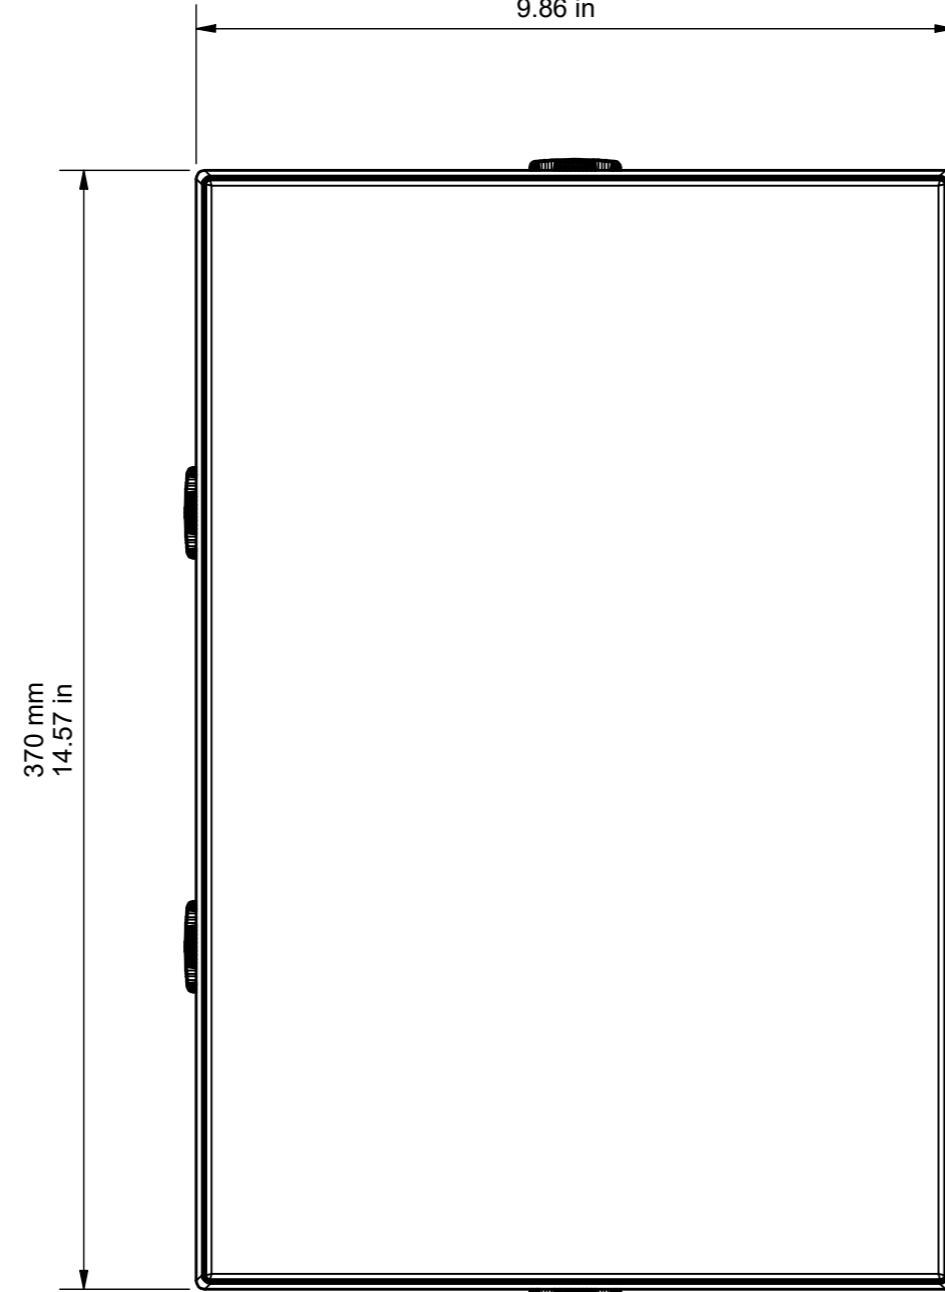

FRONT NO GRILLE

250.5 mm
9.86 in

3.8 mm
0.15 in

210.5 mm
8.29 in

SIDE NO GRILLE

ALLOW A TOLERANCE OF +/- 1MM OR 0.04 INCHES ON ALL MOUNTING DEPTHS.

W165 - DRAWING FOR REFERENCE ONLY

RANGE: CUSTOM CORE