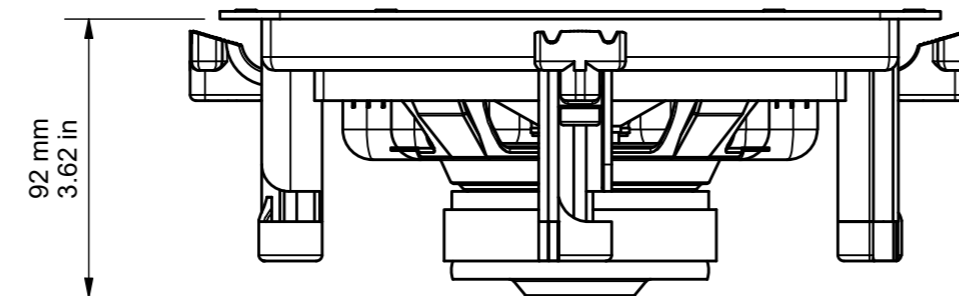

FRONT NO GRILLE

250.5 mm
9.86 in

3.8 mm
0.15 in

210.5 mm
8.29 in

SIDE NO GRILLE

ALLOW A TOLERANCE OF +/- 1MM OR 0.04 INCHES ON ALL MOUNTING DEPTHS.

W165 - DRAWING FOR REFERENCE ONLY

RANGE: CUSTOM CORE